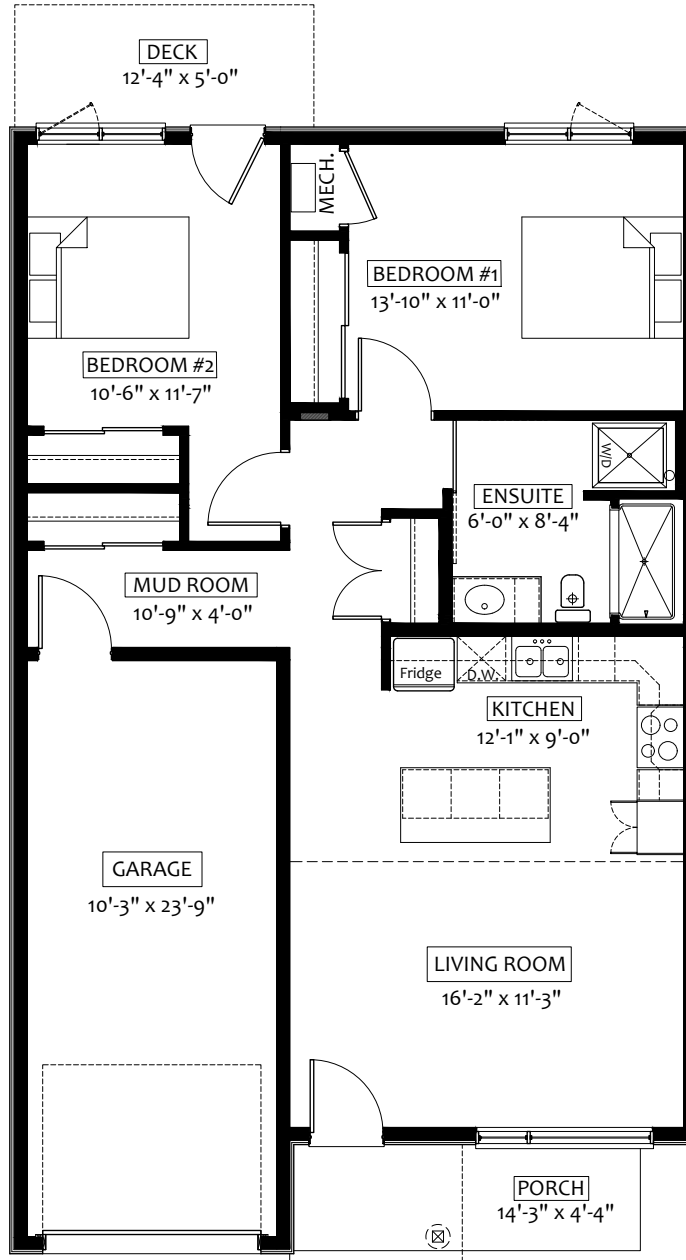

**Wellings**<sup>®</sup>  
OF BROOKS

# ZODIAC

**MODEL D**

**2 BEDROOM W/GARAGE**

TOTAL: **1336 SQ FT**

INTERIOR: **965 SQ FT**

GARAGE: **247 SQ FT**

PORCH & DECK: **124 SQ FT**

ILLUSTRATIONS FOR MARKETING PROPOSES ONLY. SIZES MAY VARY SLIGHTLY.